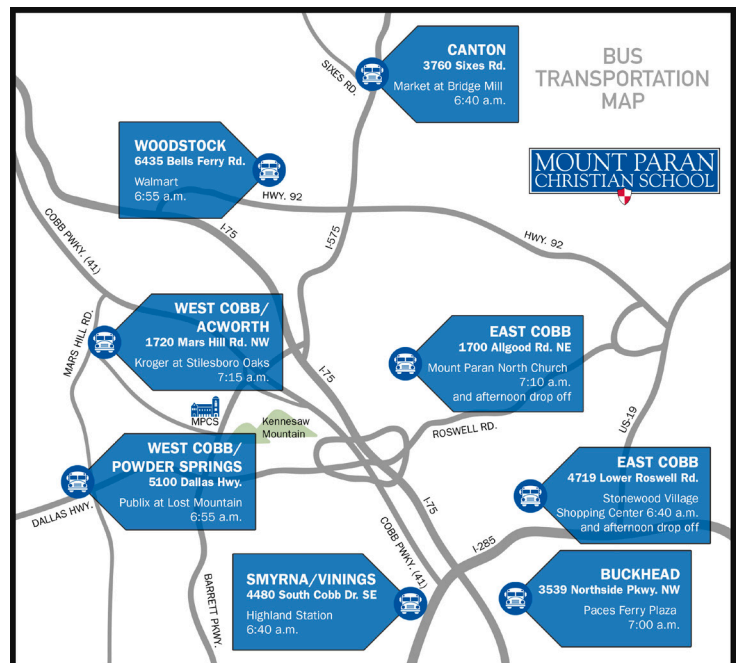

CANTON (Morning route only)

Pick up at 3760 Sixes Road, The Market at Bridge Mill (near the Publix), at 6:40 a.m. and will arrive at the school at approximately 7:20 a.m. This is a one-way, morning-only bus route. Cost is \$1,000.00 per school year per student.

WOODSTOCK (Morning route only)

Pick up at 6435 Bells Ferry Road, the Walmart located in Towne Lake Shopping Center, at 6:55 a.m. This is a one-way, morning-only bus route and the cost is \$1,000.00 per school year per student.

WEST COBB: ACWORTH/POWDER SPRINGS (Morning route only)

Pick up at 5100 Dallas Highway, the Lost Mountain/Dallas Highway Publix, at 6:55 a.m. Next pick up at 1720 Mars Hill Rd NW, the Stilesboro Oaks shopping center (near the Kroger), at 7:15 a.m. This is a one-way, morning-only bus route. Cost is \$1,000.00 per school year per student.

EAST COBB (Morning-only route option or Round-trip route option)

Pick up at 4719 Lower Roswell Road, Stonewood Village Shopping Center, at 6:40 a.m. Next pick up at 1700 Allgood Rd NE, Mount Paran North Church of God, at 7:10 a.m. In the afternoon, the shuttle bus will leave the school at 3:20 p.m. and will drop off the students first at Mount Paran North at 3:40 p.m. and then at Stonewood Village Shopping Center at 4:00 p.m. The morning-only bus shuttle service cost is \$800.00 per school year per student. The cost of the round-trip route bus shuttle service is \$1,500.00 per school year per student.